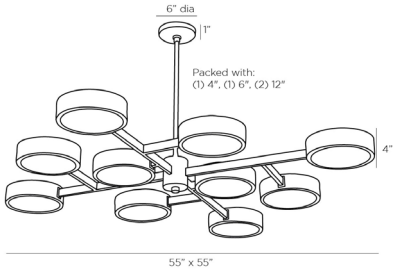

ARTERIOS

LINUS STARBURST CHANDELIER

89108
 H: 9 IN, W: 55 IN, D: 55 IN
 Bronze
 Contract Suitable As Is

Brilliantly modern, the eight-light Linus Chandelier's vibrant antique brass finish over a steel frame is perfectly complemented by bronze details. The tempered, frosted glass diffusers serve dual functions creating softer light below and shining additional light over the chandelier's frame, spotlighting its bold finish. Additional pipe available (PIPE-447). Damp-rated, although limited covered outdoor areas may affect finish.

APPEARANCE

Material	Bronze
Finish	Glass, Steel
Top Coat/Sealant	Antique Brass, Bronze, Frosted true

DIMENSIONS

Chandelier	H: 4 IN, W: 55 IN, D: 55 IN
Minimum Hanging Height	9 IN
Maximum Hanging Height	43 IN
Canopy	H: 1 IN, Dia: 6.00 IN

WIRING

Rating	Damp
Cert Note	Lower wattage needed for INTL use.
Cord	10 FT, Clear/Silver, SVT
Socket	10, Type B - E12
Maximum Watt	60
Voltage	110-120 V

CERTIFICATIONS

Cerifications	Mexico Australia, EU, United Kingdom, Middle East, United States, Canada
---------------	---

COMPLIANCY

UL/ETL	Yes
CB	Yes
RoHS	true

SHIPPING

Shipping Requirements	TruckShip
Product Weight	21 LBS
Gross Weight 1	30 LBS
Shipping Box 1	H: 16.96 IN, L: 111.46 IN, W: 118.46 IN

REPLACEMENT PARTS

Replacement Part 1	PIPE-447
Replacement Part 1 Dim	(1) 4", (1) 6", (1) 12"
Replacement Part 2	CANOPY-565
Replacement Part 2 Dim	1" x 6"